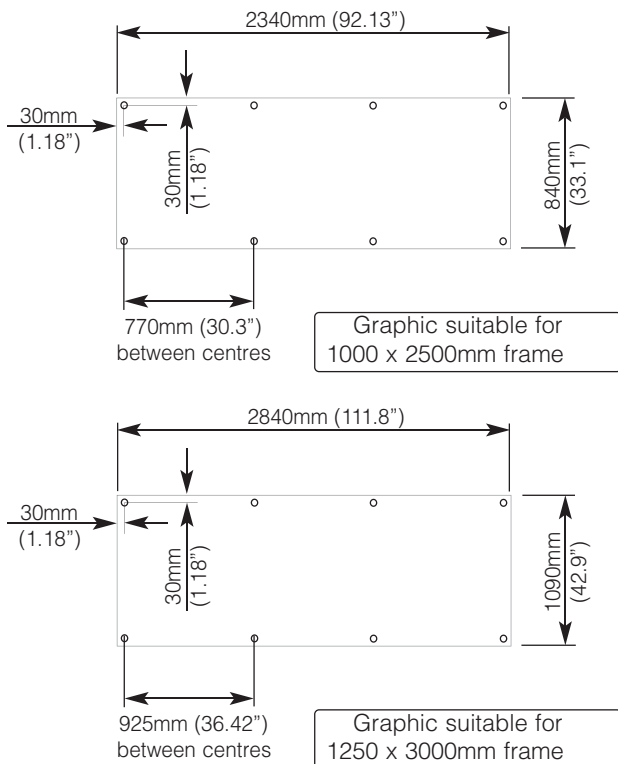

features & benefits

- Indoor or outdoor banner system
- Suitable for single or double sided display
- 2 frame sizes 1000mm x 2500mm and 1250mm x 3000mm
- Extension kits available
- Natural finish 25mm (1") square aluminium tubes with reinforced plastic mouldings
- Easy push-fit assembly, no tools necessary
- Graphics are secured to the frame with elastic bungee cords
- Supplied complete carry bag
- Flat packs for easy transportation
- Recommended for use in wind conditions upto Beaufort Scale 5

Graphic dimensions & eyelet locations

All dimensions are approx.

Extension kits

1000 x 2500 frame

Each extension kit increases the assembled width by 1237.50mm (48.72") approx

1250 x 3000 frame

Each extension kit increases the assembled width by 1487.50mm (58.56") approx

To calculate graphic widths deduct 160mm (6.30") approx from the extended frame size

Extension kits include:
Horizontal tube x4
Centre 'A' frame x1
Ground peg x2
Elastic bungee cord x8

hardware specifications	graphic specifications	additional info
<p>Assembled Dimensions (mm)</p> <p>1000 x 2500 frame 975 (h) x 2500 (w) x 640 (d) approx 38.39" (h) x 98.43" (w) x 25.20" (d) approx</p> <p>1250 x 3000 frame 1200 (h) x 3000 (w) x 795 (d) approx 47.24" (h) x 118.11" (w) x 31.30" (d) approx</p> <p>Weight (including carry bag):</p> <p>1000 x 2500 frame 8kg (17.6lbs) approx. 1250 x 3000 frame 9kg (19.8lbs) approx.</p>	<p>Visible Graphic Dimensions (mm): As above diagrams</p> <p>Substrate: Lightweight outdoor banner material (solid or mesh type substrates)</p> <p>Eyelets: Graphic requires 8 off eyelets with 11.5mm (0.45") recommended minimum internal diameter.</p>	<p>Recommended Accessories: 1250mm x 150mm diameter cardboard/tube carry bag for transporting graphics</p> <p>1000 x 2500 Extension kit 1250 x 3000 Extension kit</p>