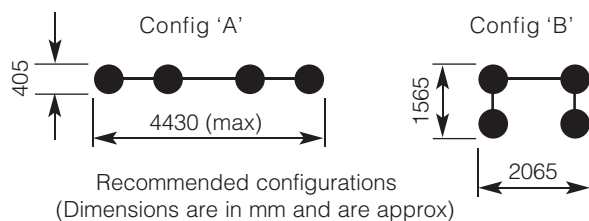

The display can be expanded by linking kits together

features & benefits

- 3 single sided pull-down roller banners mounted onto telescopic support posts and bases (2 banners 1000mm wide, 1 banner 1500mm wide)
 - Choice of 3 fixed visible graphic heights: 1010mm, 1510mm and 2010mm
 - Lightweight anodised aluminium components
 - Supplied complete with two mounting points for spot or floodlighting*
 - Banners can be positioned to create a flat back-wall or can be angled to fit a variety of display spaces
 - Aero's modular design makes it easy to expand the display by linking additional kits together
 - Suitable for indoor use only
 - Supplied with carry bags
- *Suitable for PS750 or PS1000 lighting

hardware specifications	graphic specifications	additional info
<p>Assembled dimensions (mm): Configuration 'A' 2120 h (max) x 4430 w x 405 d approx</p> <p>Configuration 'B' 2120 h (max) x 2065 w x 1565 d approx</p> <p>Weight: 22kg approx (including carry bags)</p>	<p>Visible graphic dimensions (mm): 1010 h x 990 w approx (short) 1510 h x 990 w approx (medium) 2010 h x 990 w approx (tall)</p> <p>1010 h x 1490 w approx (short) 1510 h x 1490 w approx (medium) 2010 h x 1490 w approx (tall)</p> <p>Note: Add 200mm to top of graphic to allow for the roller mechanism Add 110mm to base of graphic to allow for a folded hem, finished size 55mm</p> <p>Recommended graphic substrate: 225 to 300 micron thick PVC banner vinyl</p>	<p>Included in kit: 2 x 1000mm roller banners 1 x 1500mm roller banner 4 x telescopic posts 4 x circular bases 12 x cassette / rail hangers 6 x Carry bags</p> <p>Availability: Anodised aluminium posts and roller banners inc dark grey mouldings and powdercoated grey steel bases</p> <p>Recommended accessories: PS1000 or PS750 lighting</p> <p>Roller banners: Require tensioning before use (see over)</p>